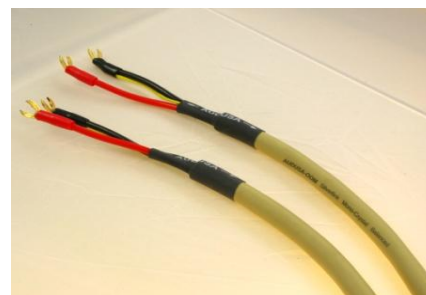

Wattgate 320L
Wattgate 320L Silver plated

19.00
29.00

AUDUSA OOM speaker / sub woofer cable

Cryo

£10 per m