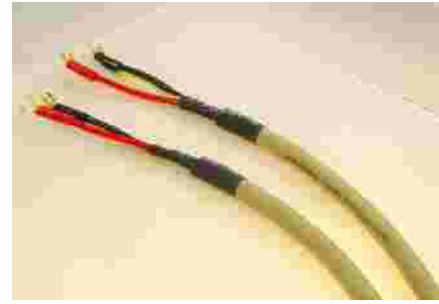

AUDUSA OOM speaker / sub woofer cable

Cryo

£10 per m